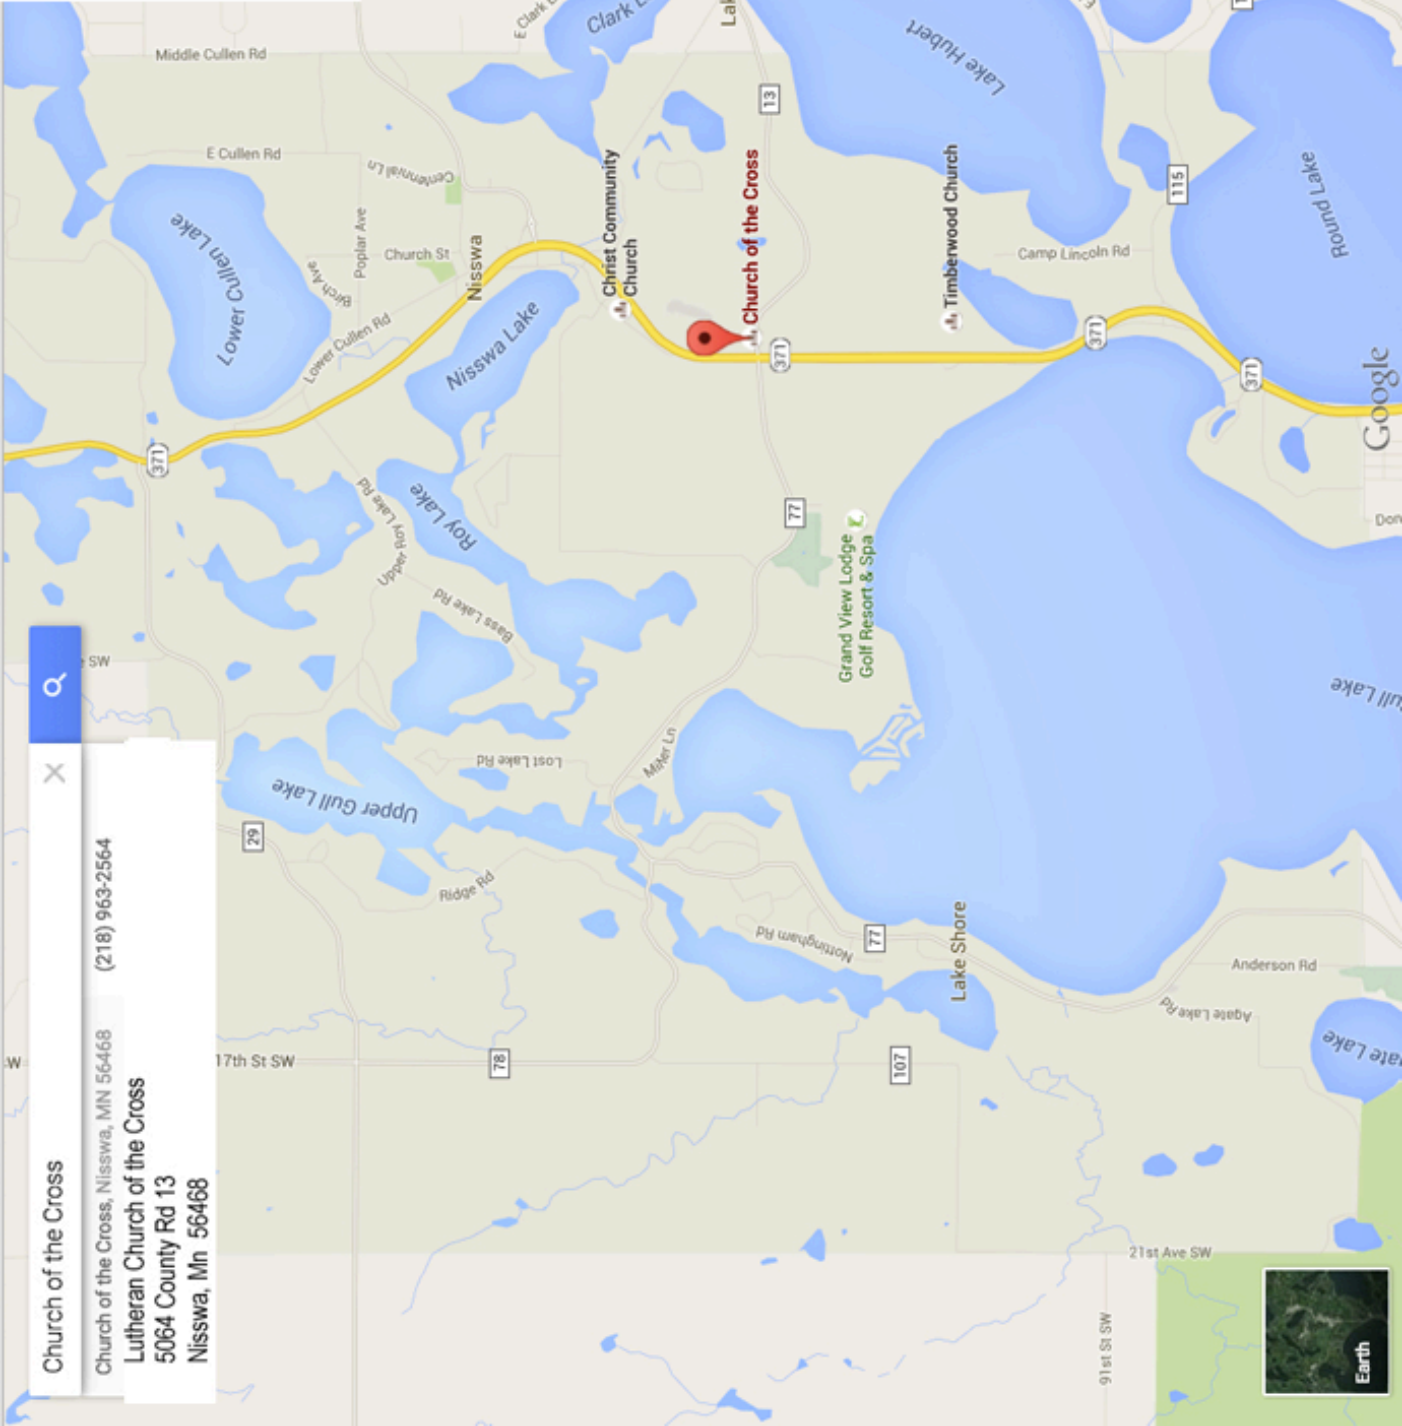

Sound Checks 2015 - Lutheran Church of the Cross	
Time	Group
3:00 PM	Sindre & Kristoffer
3:15 PM	Nordivas
3:30 PM	VikesKailles kapell
3:45 PM	Harald & Antti
4:00 PM	Stoney Brook fiddlers
4:20 PM	Diane Jarvi
4:35 PM	Josefina & Jonas